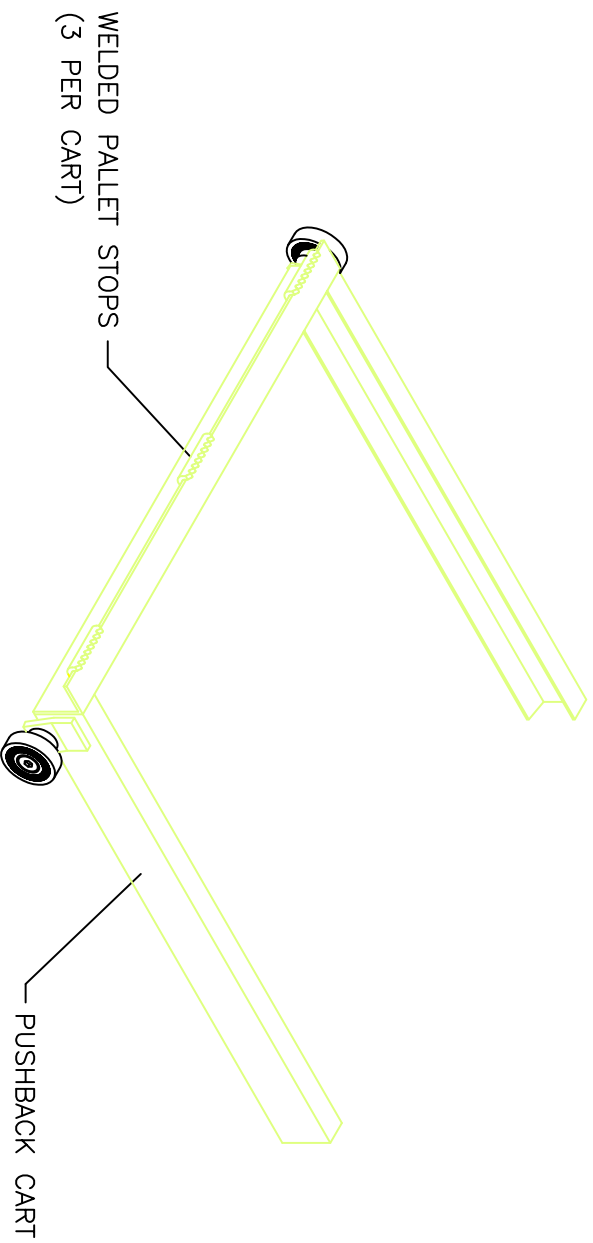

Welded Pallet Stops - Pushback Carts

PART NO.: PB23081

M-Series

ADVANCE
STORAGE PRODUCTS

A division of JCM Industries, Inc.

Huntington Beach, CA 92649 (714) 902-9000 Fax: (714) 902-9001