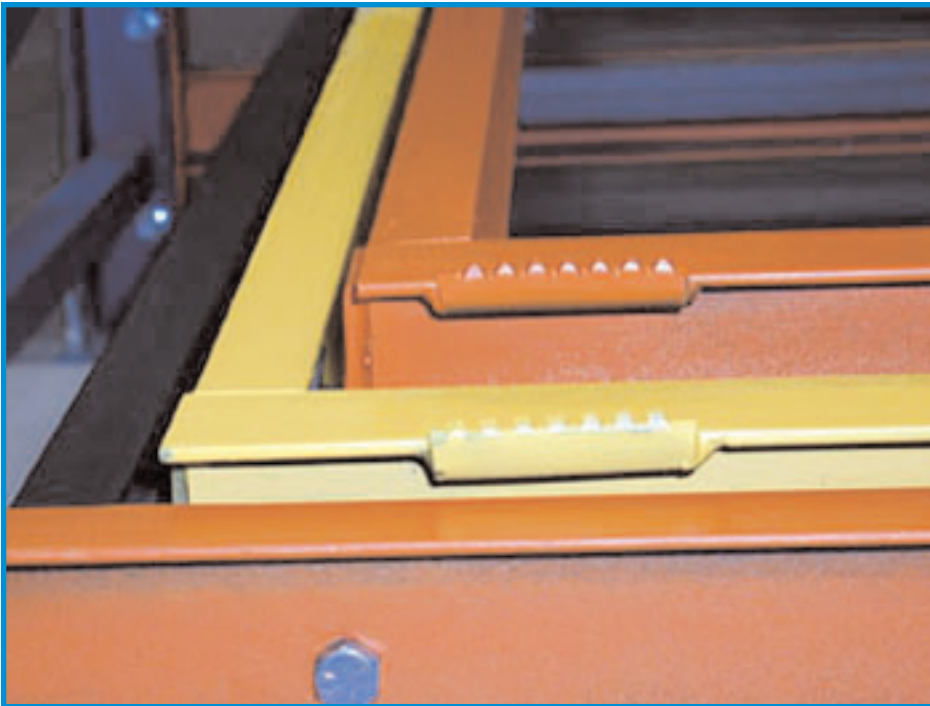

PALLET STOP OPTIONS

"Lo-Pro Pushback rack systems are used extensively in high-cube storage facilities to provide superior selectivity and cost benefits when compared with other deep storage alternatives.

Lo-Pro Pushback systems are available in 2 - 6 deep."

Advance offers a variety of front pallet stops. Pallet stops prevent loads from pushing out into the aisle during picking operations or within a freezer environment.