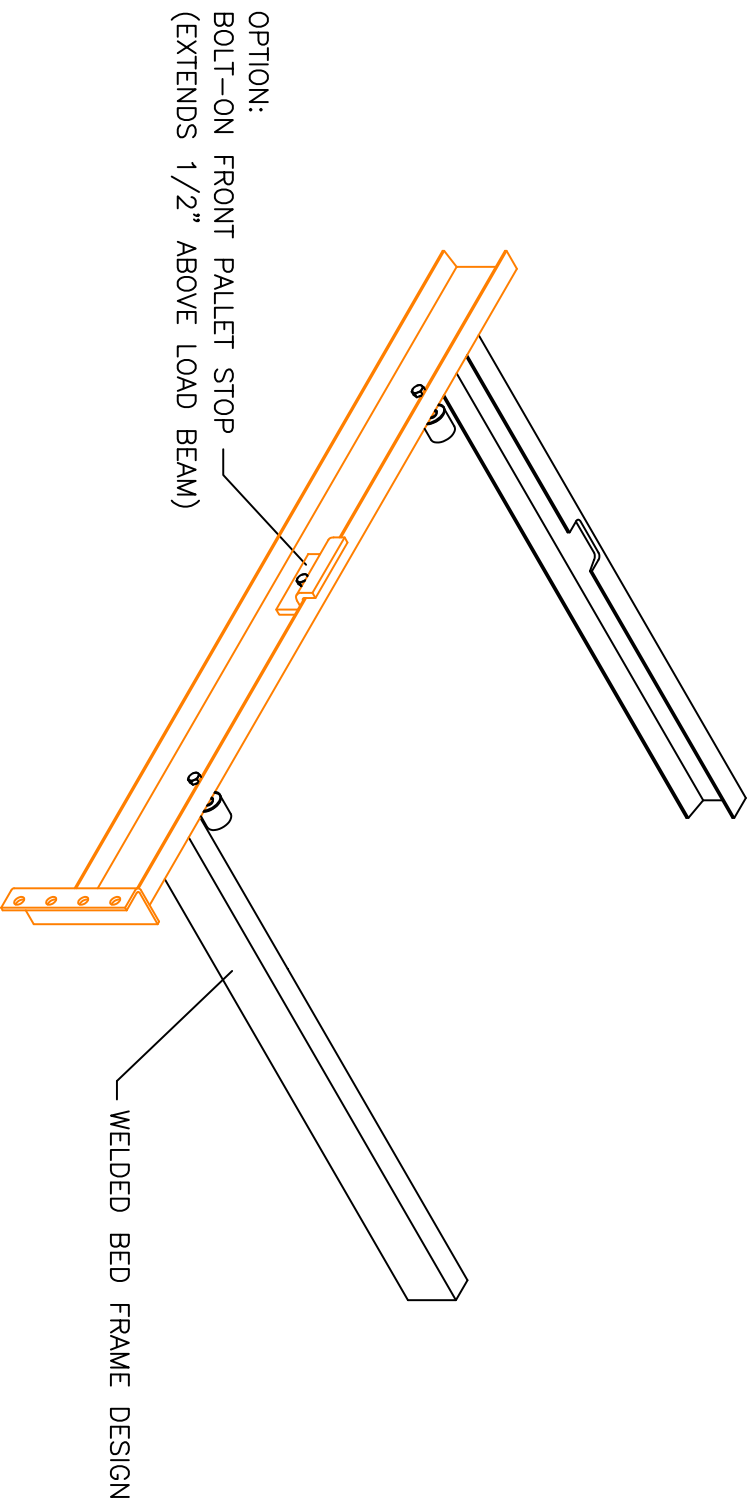

Lo-Pro Pushback systems are available in 2 - 6 deep."

Advance offers a variety of front pallet stops. Pallet stops prevent loads from pushing out into the aisle during picking operations or within a freezer environment.

Bolted Pallet Stop - Reverse Structural Beam

PART NO.: P22014-S

M-Series

A D V A N C E
STORAGE PRODUCTS

A division of JCM Industries, Inc.

Huntington Beach, CA 92649 (714) 902-9000 Fax: (714) 902-9001

Bolted Pallet Stop - Floor Angle