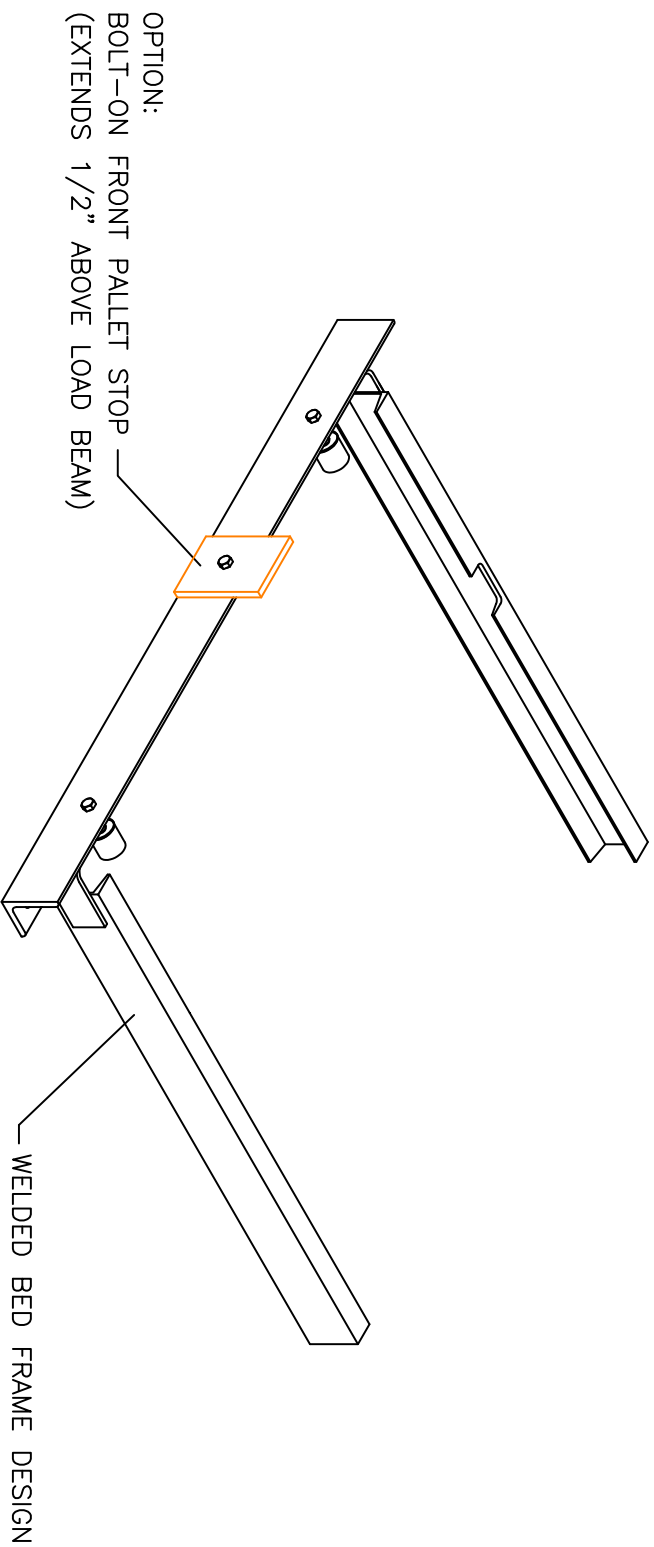

Bolted Pallet Stop - Floor Angle

PART NO.: P22011-S

M-Series

A D V A N C E
STORAGE PRODUCTS

A division of JCM Industries, Inc.

Huntington Beach, CA 92649 (714) 902-9000 Fax: (714) 902-9001