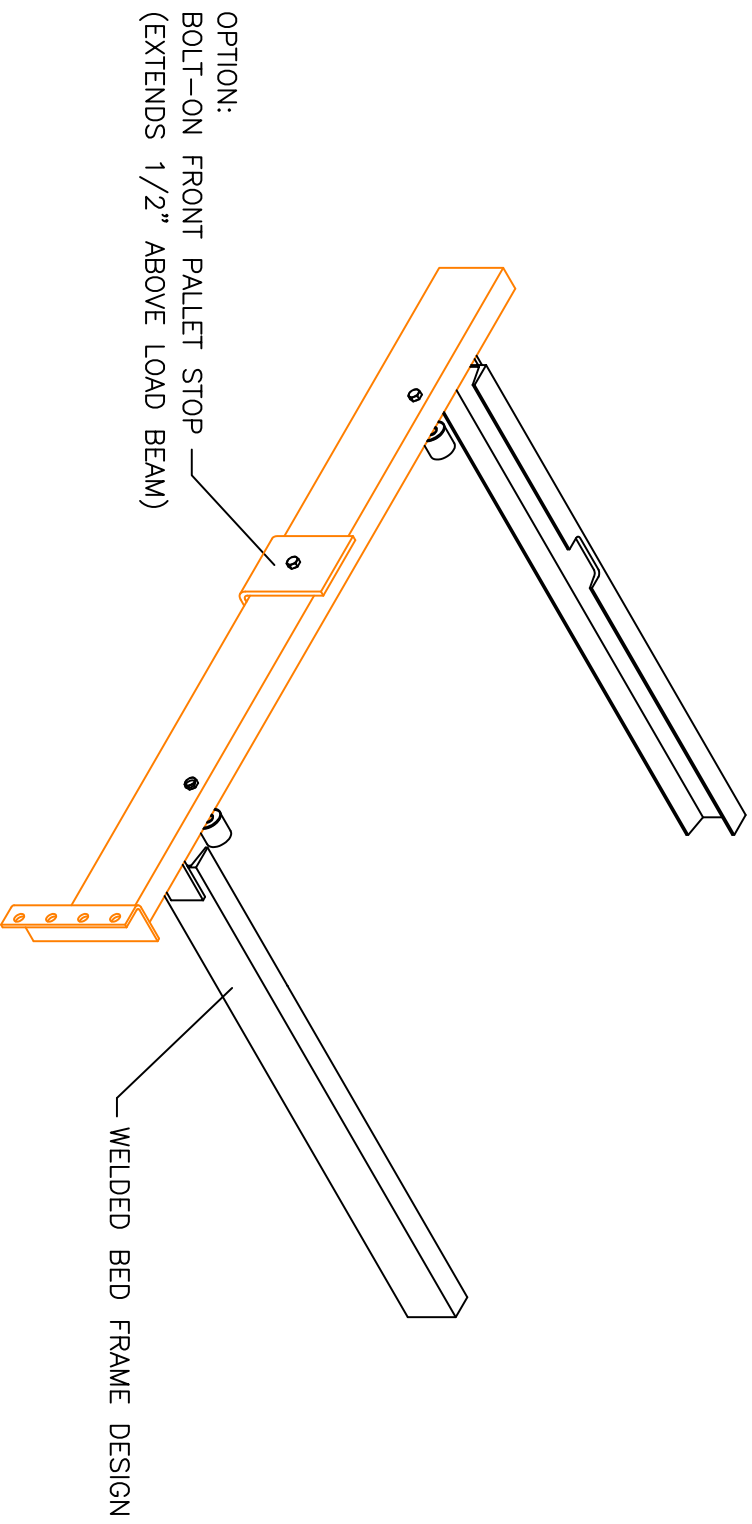

Bolted Pallet Stop - Structural Beam

PART NO.: P24578

M-Series

A D V A N C E
STORAGE PRODUCTS

A division of JCM Industries, Inc.

Huntington Beach, CA 92649 (714) 902-9000 Fax: (714) 902-9001